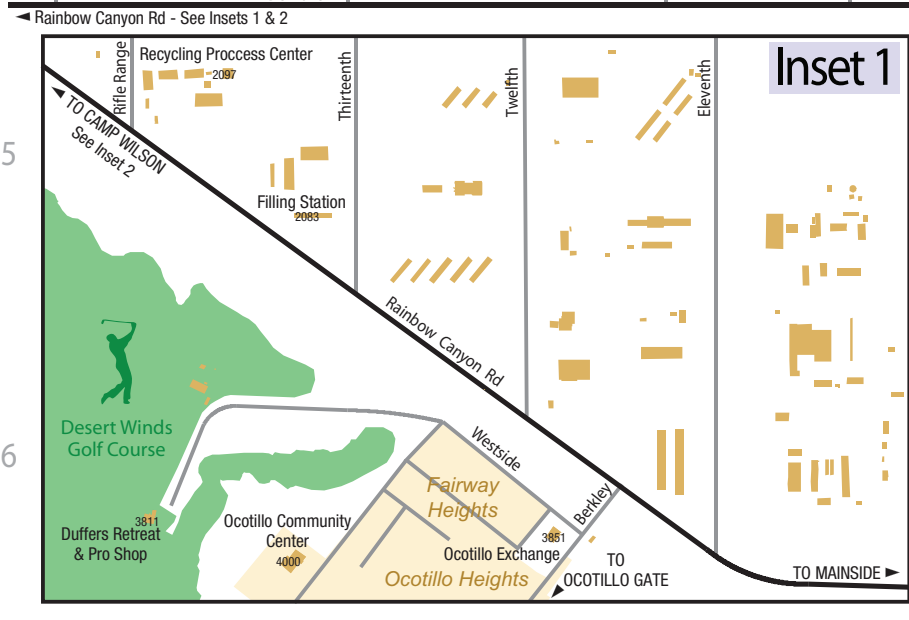

SOLAR FIELD

Marine Corps Air Ground Combat Center TWENTYNINE PALMS California

Map data provided by the
Marine Corps Air Ground Combat Center
GIS Department