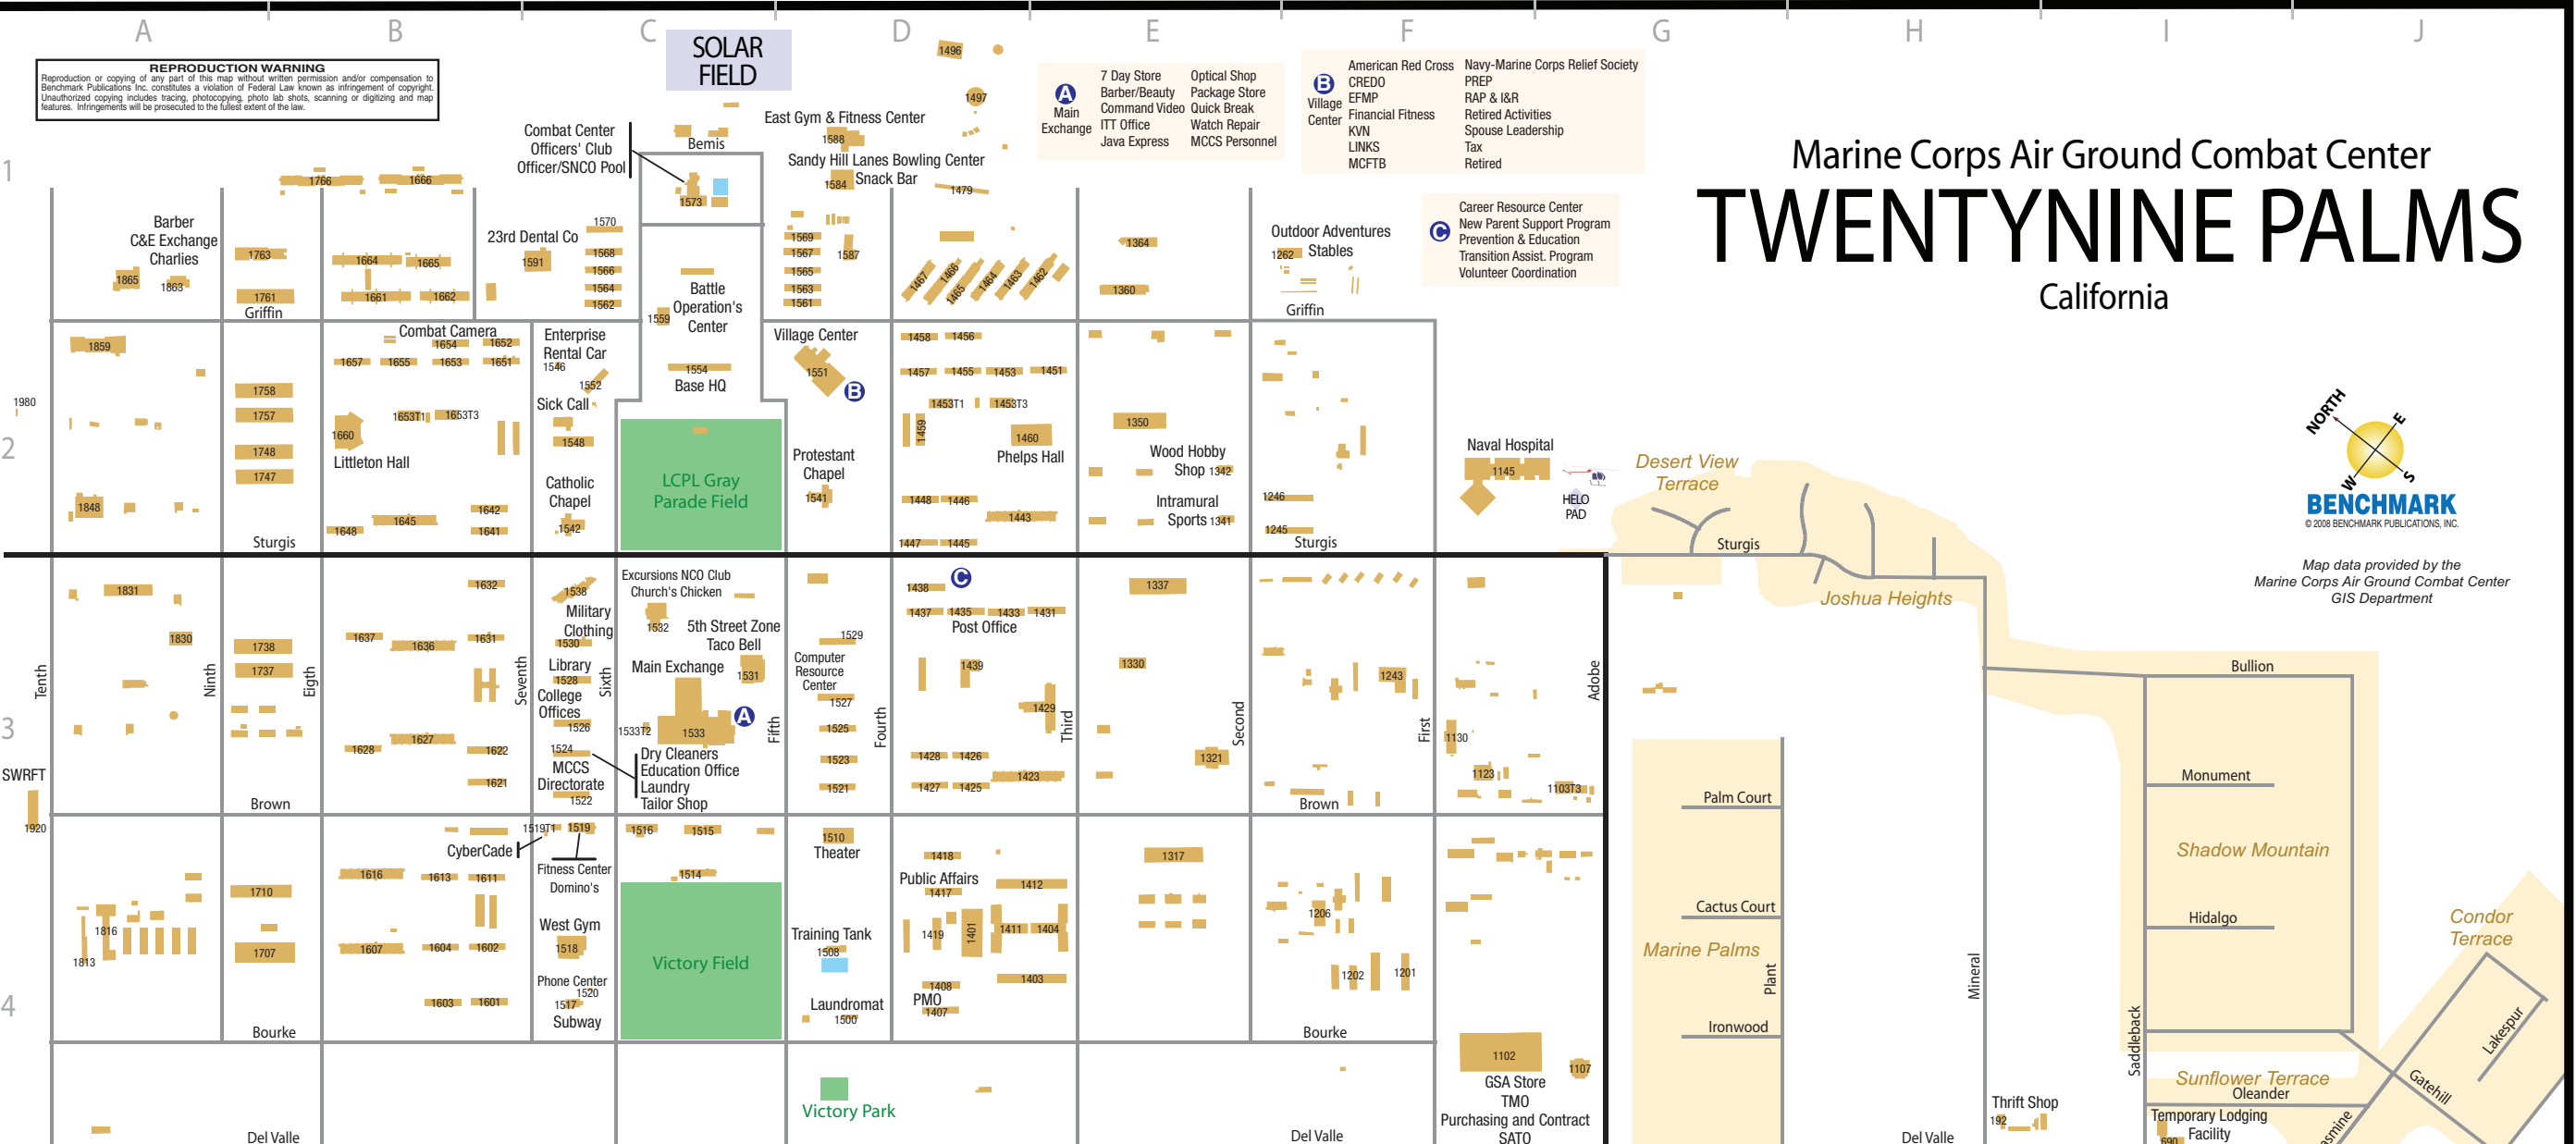

SOLAR FIELD

Marine Corps Air Ground Combat Center TWENTYNINE PALMS California

Map data provided by the
Marine Corps Air Ground Combat Center
GIS Department