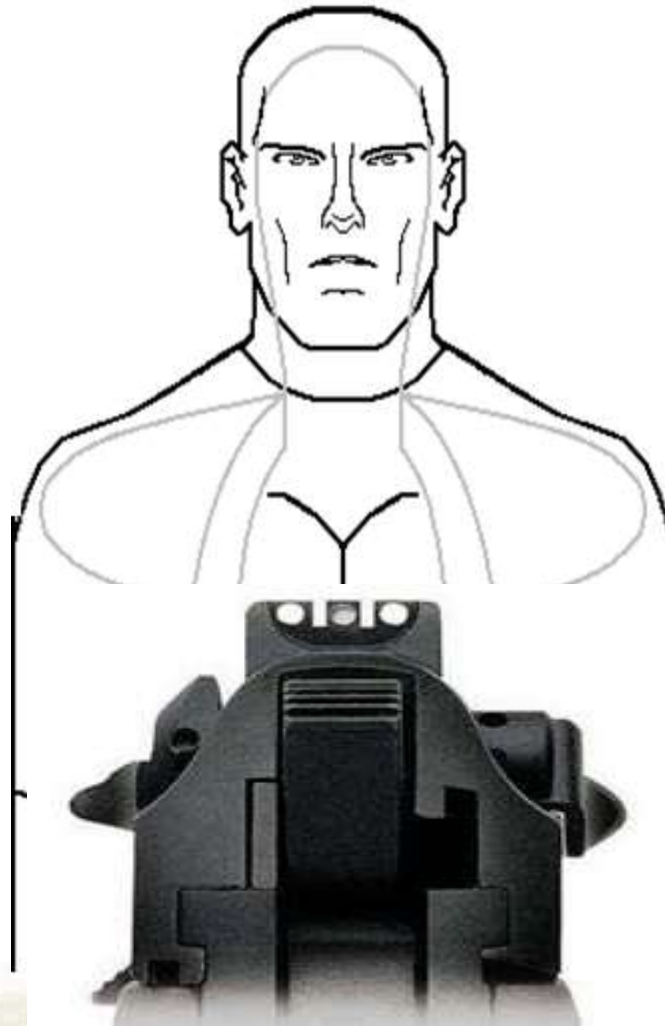

CPP.6

Fundamentals of Pistol Marksmanship

Sight Alignment

Sight Picture

Precision Shot

- Slow down application of fundamentals.
- Sight alignment becomes more critical to accuracy.
- Focus on the top edge of the front sight.
- Sight should be clear and distinct.
- Target will appear blurred.

Close Range

- Shoot with both eyes open.
- Focus on an aiming area of the target to provide a good aiming point.
- Sights will appear slightly blurred.
- Field of view allows Marine to see the target and maintain sight picture.

Trigger Control

- Skillful manipulation of the trigger that causes the pistol to fire while maintaining sight alignment and sight picture.
- Proper trigger control aids in maintaining sight alignment while the shot is fired.