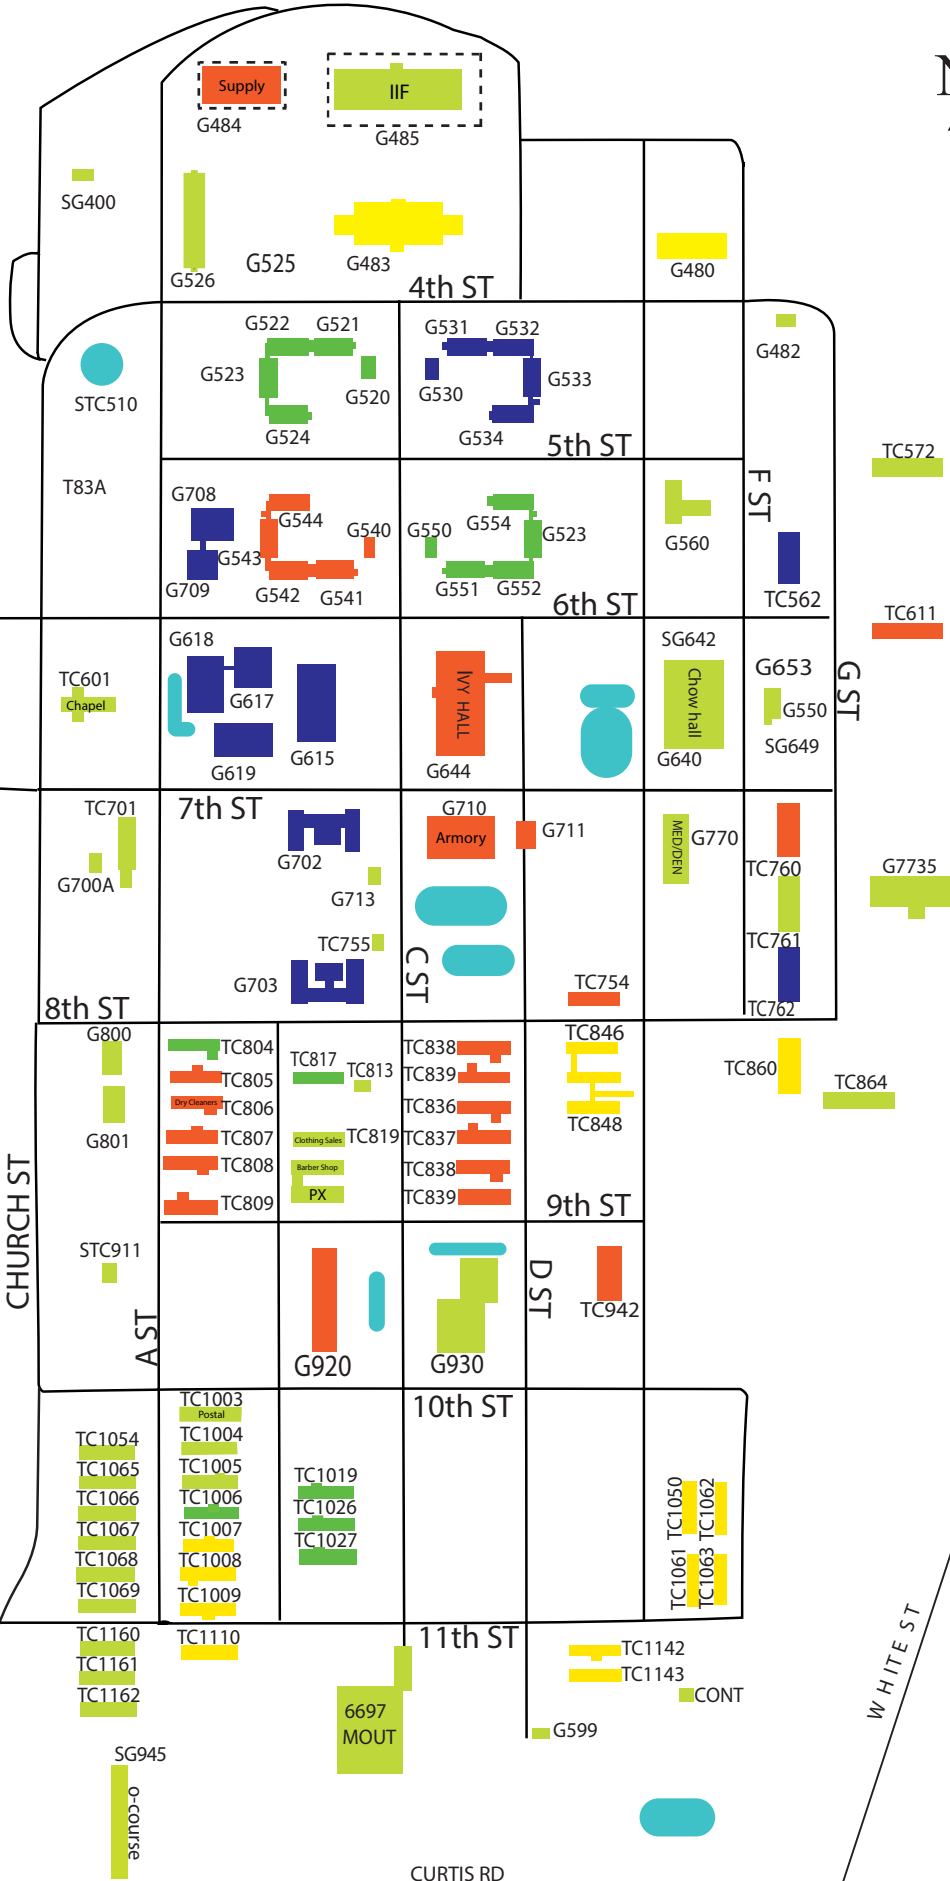

SCHOOL OF INFANTRY - EAST  
CAMP GEIGER MAP  
MAY 2015

LZ15

- H&S
- ITB
- MCT
- AITB
- OTHER
- ⋯ FUTURE